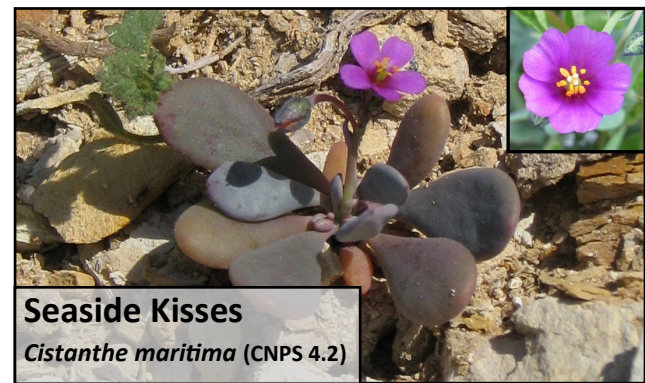

Catalina Island Desert Thorn
Lycium brevipes var. *hassei* (CNPS 3.1)

Aphanisma
Aphanisma blitoides (CNPS 1B.2)

South Coast Saltscale
Atiplotax pacifica (CNPS 1B.2)

Woolly Seablite
Suaeda taxifolia (CNPS 4.2)

Catalina Mariposa Lily
Calochortus catalinae (CNPS 4.2)

Michael's Piperia
Piperia michaelii (CNPS 4.2)

Southern California Black Walnut
Juglans californica (CNPS 4.2)

Rare Plants of The Palos Verdes Peninsula

San Diego Ambrosia
Ambrosia pumila (CNPS 1B.1)
Federally listed Endangered Species

Seaside Kisses
Cistanthe maritima (CNPS 4.2)

Island Green Dudleya
Dudleya virens subsp. *insularis* (CNPS 1B.2)

California Boxthorn
Lycium californicum (CNPS 4.2)