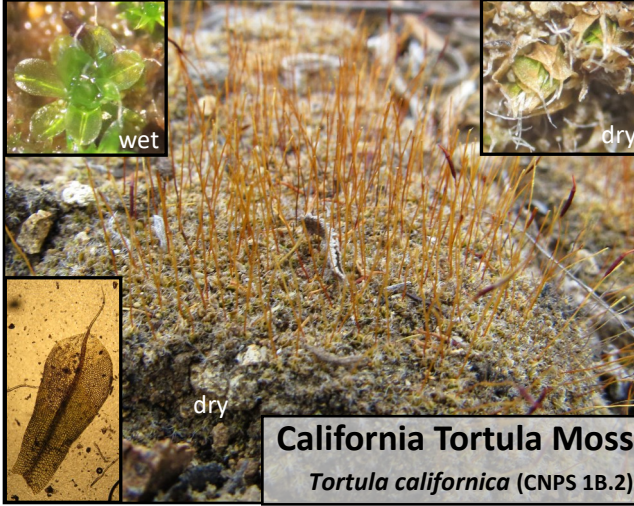

Catalina Island Desert Thorn
Lycium brevipes var. *hassei* (CNPS 3.1)

Aphanisma
Aphanisma blitoides (CNPS 1B.2)

South Coast Saltscale
Atiplotax pacifica (CNPS 1B.2)

Woolly Seablite
Suaeda taxifolia (CNPS 4.2)

San Diego Ambrosia
Ambrosia pumila (CNPS 1B.1)
Federally listed Endangered Species

Seaside Kisses
Cistanthe maritima (CNPS 4.2)

Island Green Dudleya
Dudleya virens subsp. *insularis* (CNPS 1B.2)

California Boxthorn
Lycium californicum (CNPS 4.2)

California Rockflower
Crossosoma californicum (CNPS 1B.2)

Sea Dahlia
Leptosyne maritima (CNPS 2B.2)

Mesa Horkelia
Horkelia cuneata var. *puberula*
(CNPS 1B.2)

Hubby's Phacelia
Phacelia hubbyi (CNPS 4.2)

Davidson's Saltbush
Atriplex serenana var. *davidsonii*
(CNPS 1B.2)

Suffrutescent Wallflower
Erysimum suffrutescens
(CNPS 4.2)

Decumbent Goldenbush
Isocoma menziesii var. *decumbens*
(CNPS 1B.2)

California Tortula Moss
Tortula californica (CNPS 1B.2)

Small-flowered Morning Glory
Convolvulus simulans (CNPS 4.2)